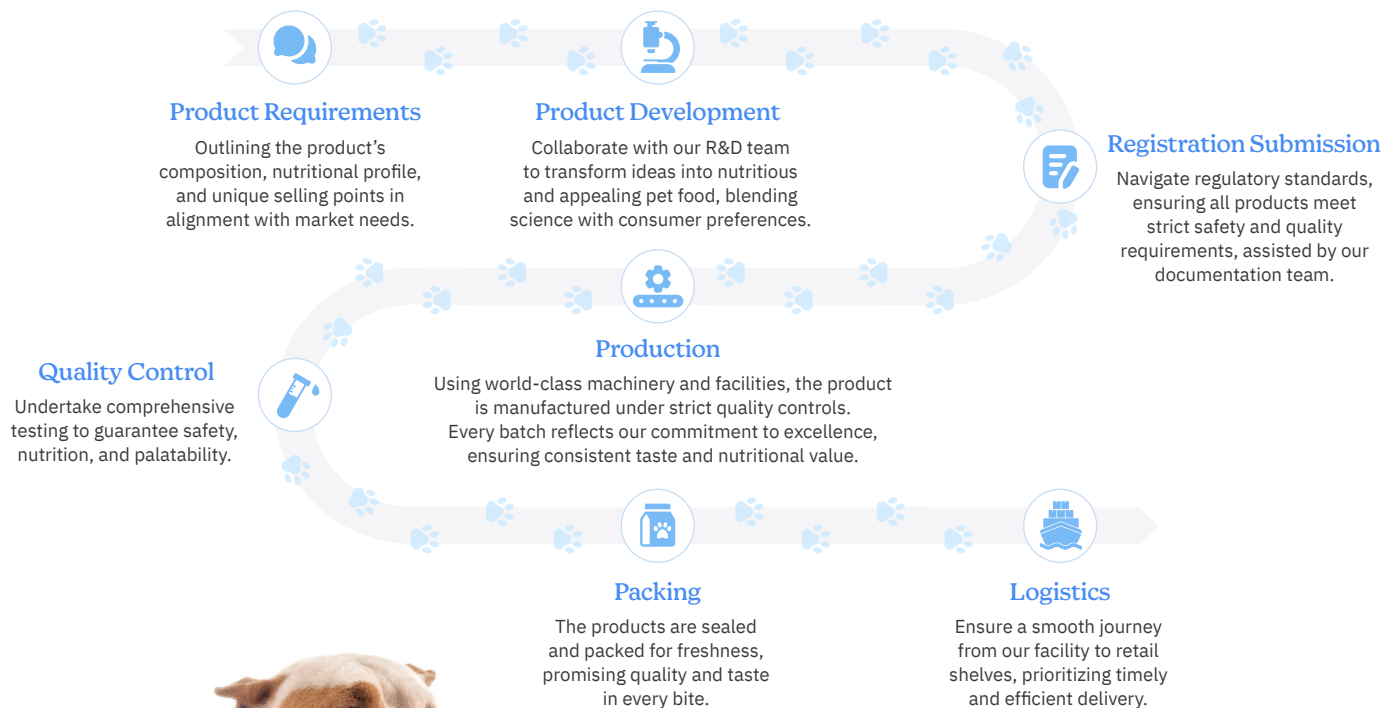

From Passion to Shelf

Discover How We Build Your Vision to Reality.